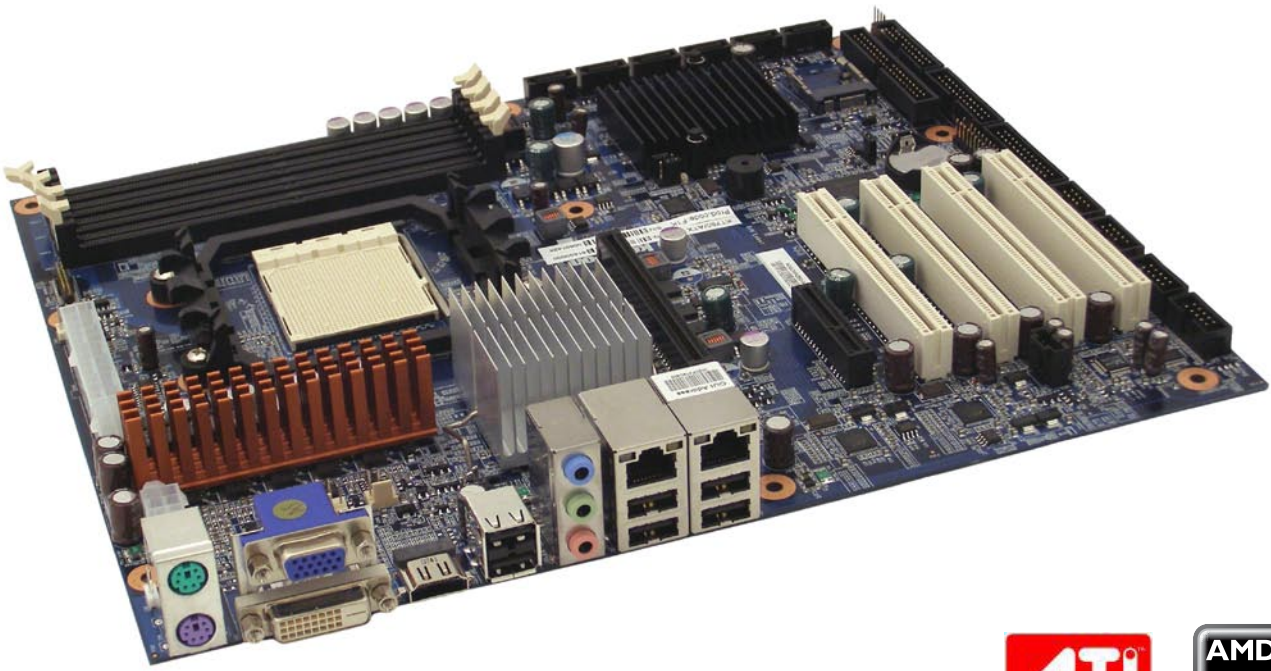

» KT780/ATX «

AMD RS780 + SB700 Chipset, AMD Athlon™ 64 & AMD Phenom™ processor support

- » 3 years of availability
- » ATI Radeon™ HD 3200 Graphics Core w. PCI-Express 16x 2.0 Support
- » Up to 8GB of memory with ECC support for increased datasecurity
- » Up to 2x 10/100/1000 Mbps Ethernet
- » Trusted Platform Module (TPM) Onboard, optional HDMI interface
- » 12x USB2.0, 6x SATA, 4x PCI slot & 1x PCI Express x4

Technical Information

Processor	AMD Athlon™ 64 & AMD Phenom™ Single to Quad Core
Chipset	AMD RS780 + SB700 Chipset with Hyperflash support for fast OS boot (Optional)
Bus	4x PCI connector 1x PCI-Express 16x 2.0 Support 1x PCI Express 4x
DRAM	Up to 8GB of memory with ECC support for increased datasecurity
Graphics	Integrated version of ATI Radeon™ HD 3200 Graphics Core
Resolution	Up to: CRT 2048x1536, DVI 1600x1200 including 16x9 support
Graphic Interfaces	On board CRT, PCI-Express x16, DVI-D, HDMI (optional)
HDD	6x Serial ATA150/300 and 1x PATA 133 (2.54 mm connector) / Hyperflash
Parallel Port	Bi-directional w. SPP, ECP or EPP mode
Serial Port	2x RS232C serial ports with FIFO
RAID	HDD RAID 0/1/10
USB	12x USB 2.0 (6x internal and 6x external)
Ethernet	Up to 2x 10/100/1000 Ethernet Controller, Marvel 88E8055
Keyboard/Mouse	Standard PS/2 mouse and keyboard (internal connection available)
Sound	HD Audio
Monitoring API/DMI	Software interface to monitor hardware values including HDD S.M.A.R.T.
Battery	On board Lithium battery and external battery input
Operating Temp.	0 - 50°C*
EMC/ESD compliance	Compliance with EN55022 and EN61000-4-2 (ESD)
Safety compliance	UL609501-1:2003, First edition CSA C22.2 No. 60950-1-03, First edition, April 1. 2003
Environmental compliance	RoHS and Lead-free production
Dimensions	ATX, 300.5 mm x 243.8 mm (12" x 9,6")
Power Supply	ATX & BTX
Introduction date	KT780/ATX July-2008